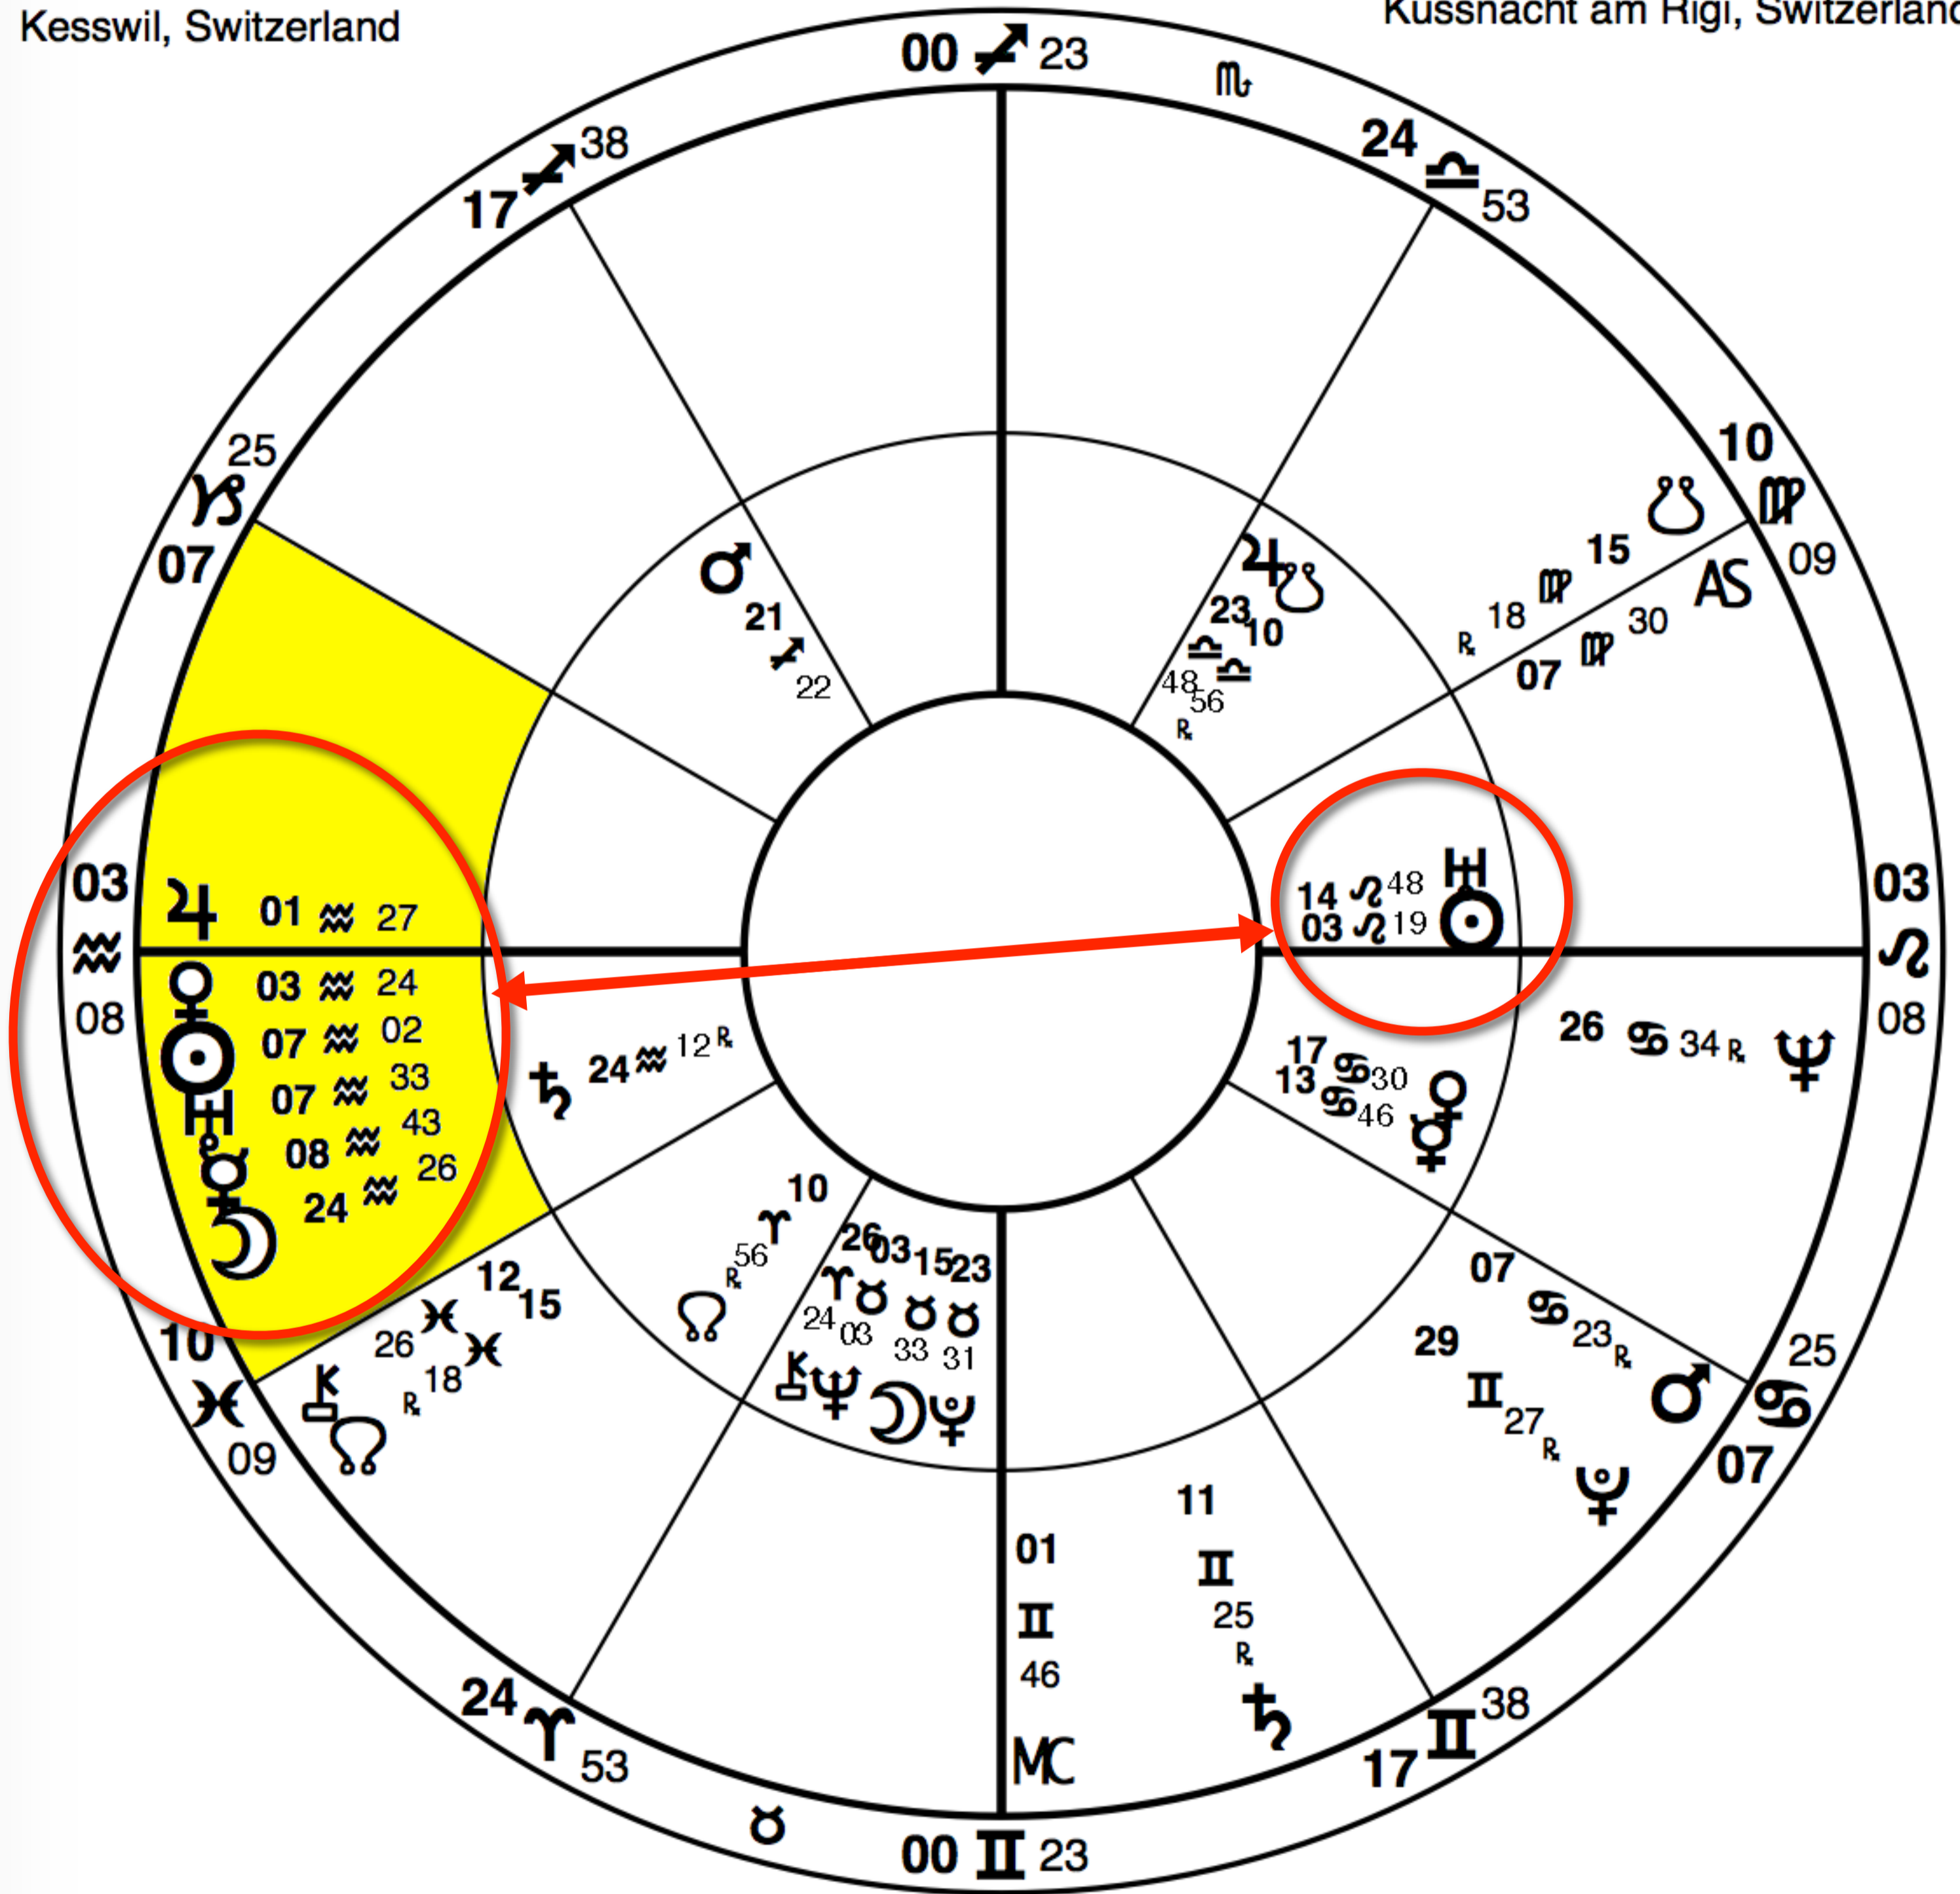

Carl Jung

Reference Chart

Natal Chart

July 26, 1875

7:29:00 PM SZOT

Kesswil, Switzerland

The Way of the Cross

2nd Chart

Natal Chart

January 27, 1914

8:00:00 PM CET

Küssnacht am Rigi, Switzerland

Prepared By:
Carol Ferris