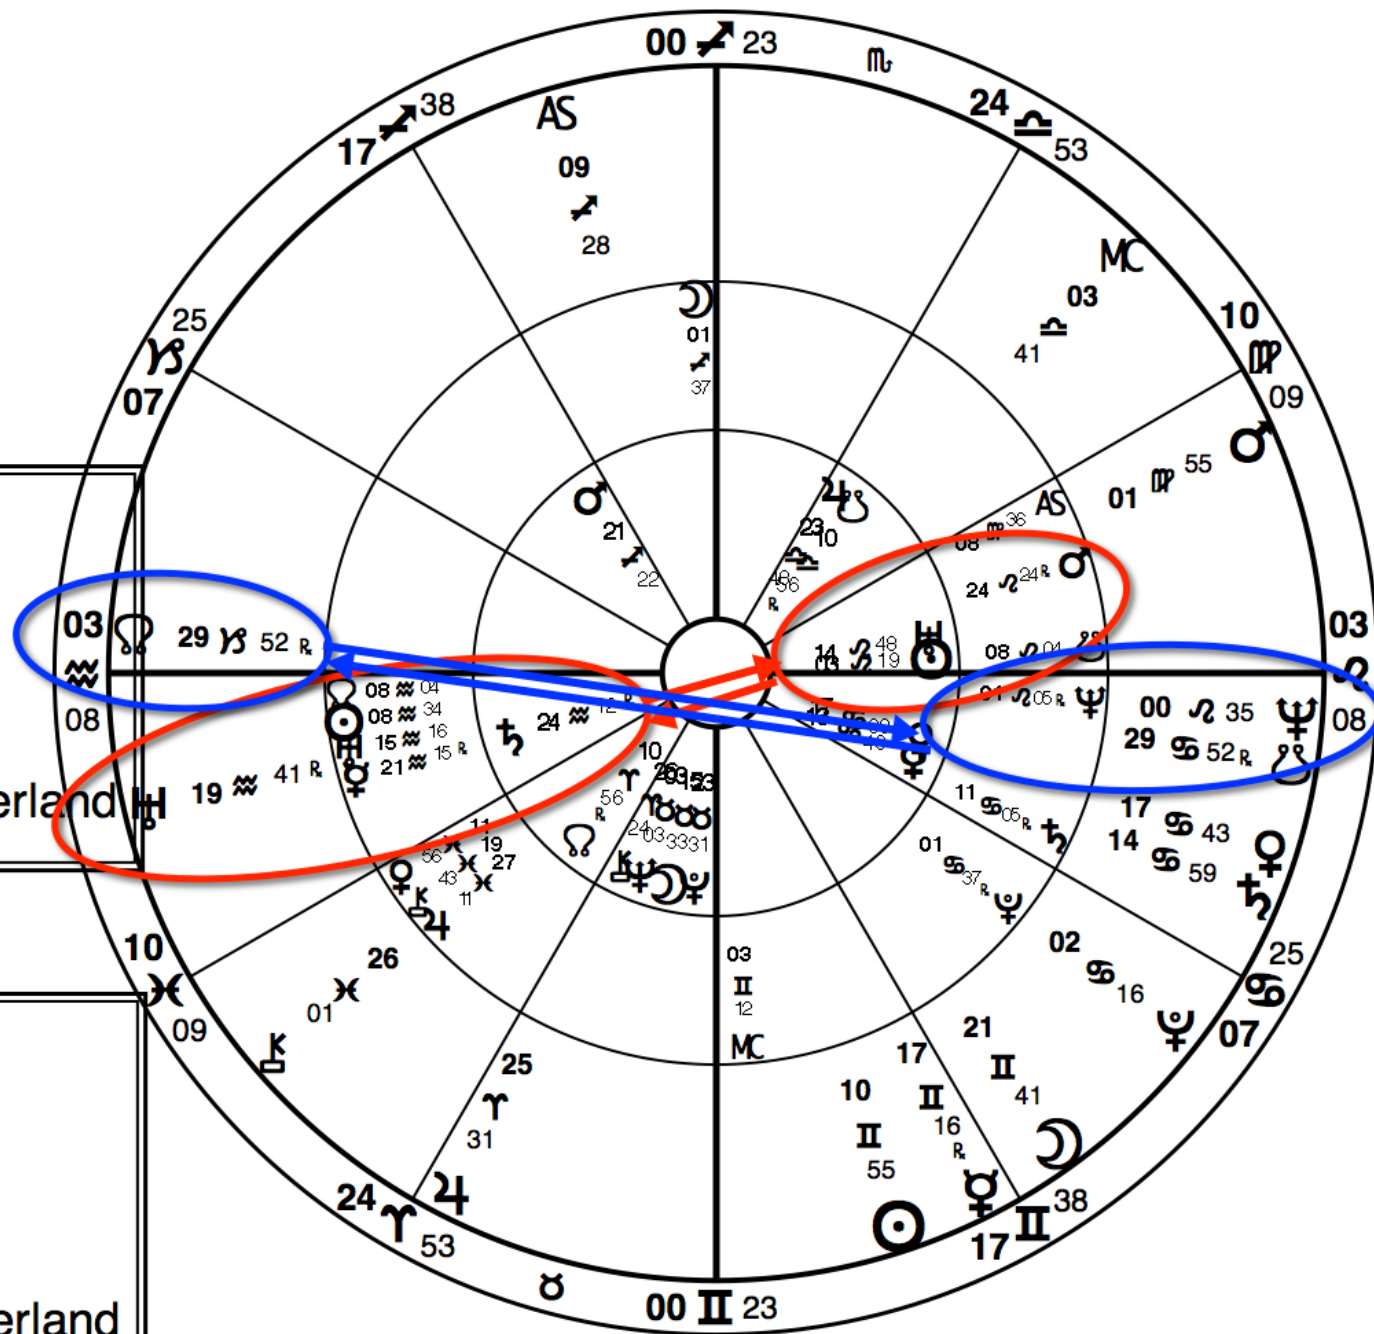

## Reference Chart

Natal Chart

July 26, 1875

7:29:00 PM SZOT

Kesswil, Switzerland

## 2nd Chart

Natal Chart

January 29, 1916

8:00:00 PM CET

Küssnacht am Rigi, Switzerland

# The Worm

## 3rd Chart

Natal Chart

June 1, 1916

8:00:00 PM CET

Küssnacht am Rigi, Switzerland

Prepared By:  
Carol Ferris