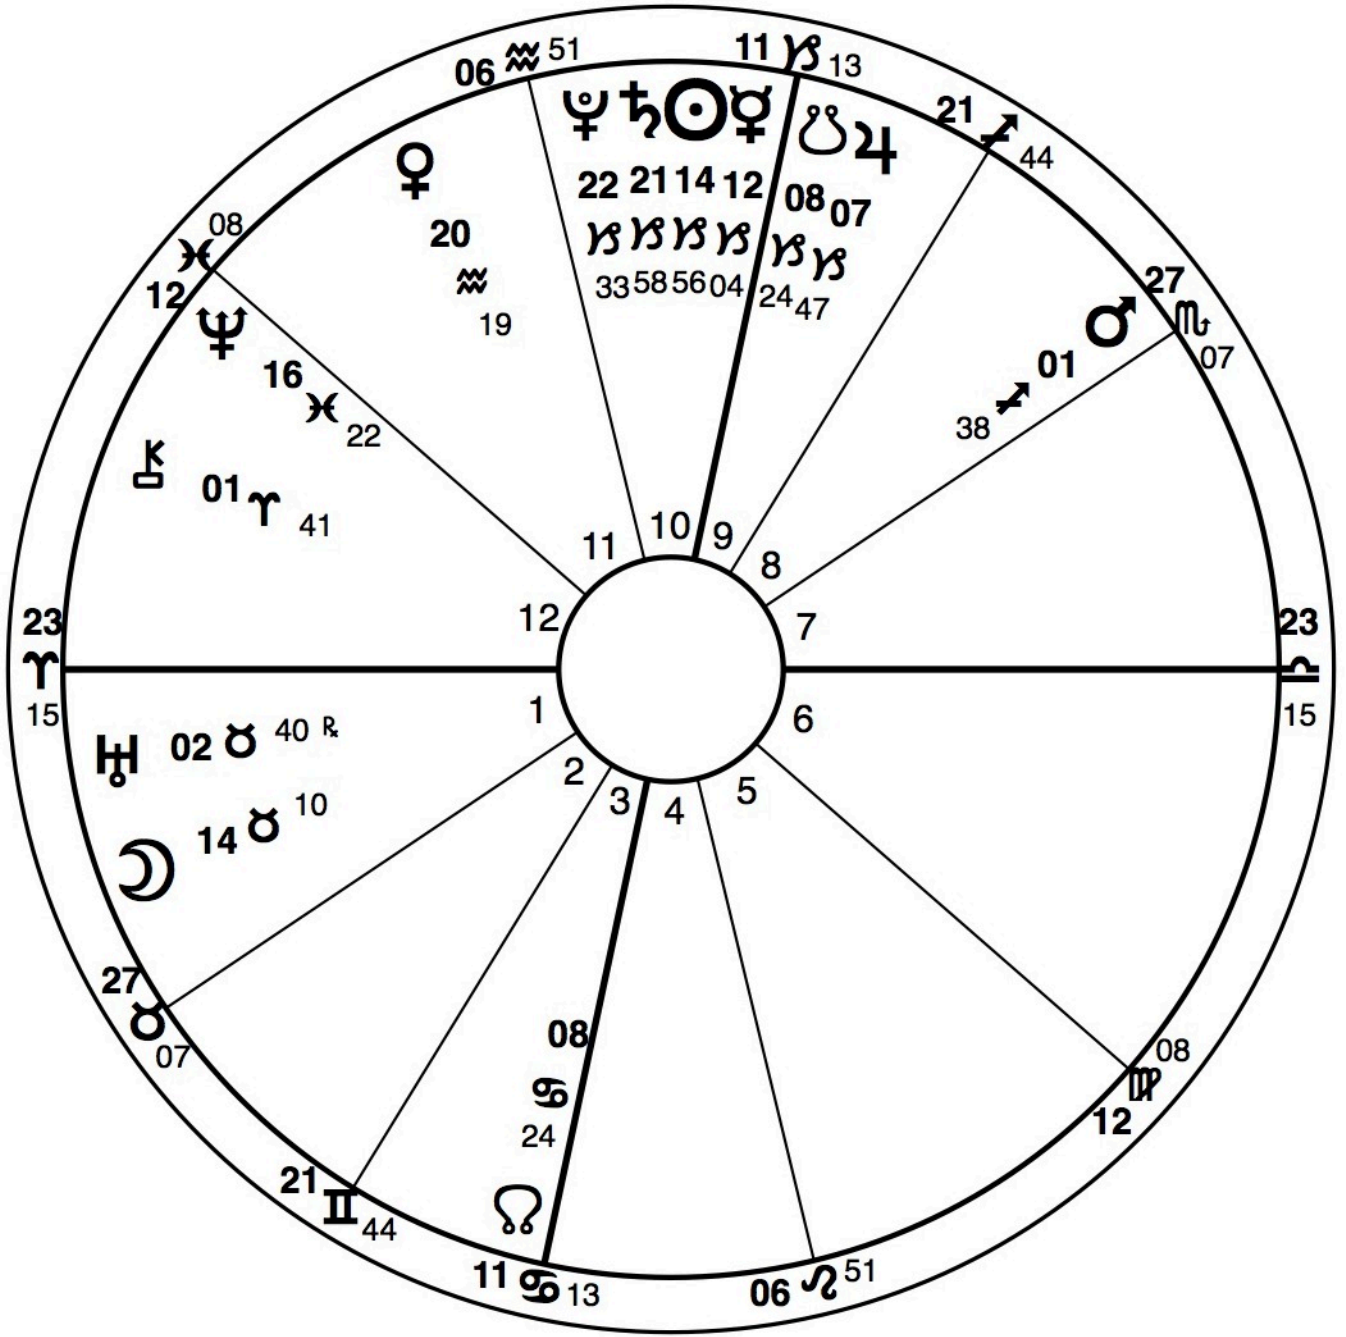

Sat/Pl conj Capricorn

Natal Chart
January 5, 2020
Portland, Oregon
Tropical Koch True Node

Prepared By:
Carol Ferris