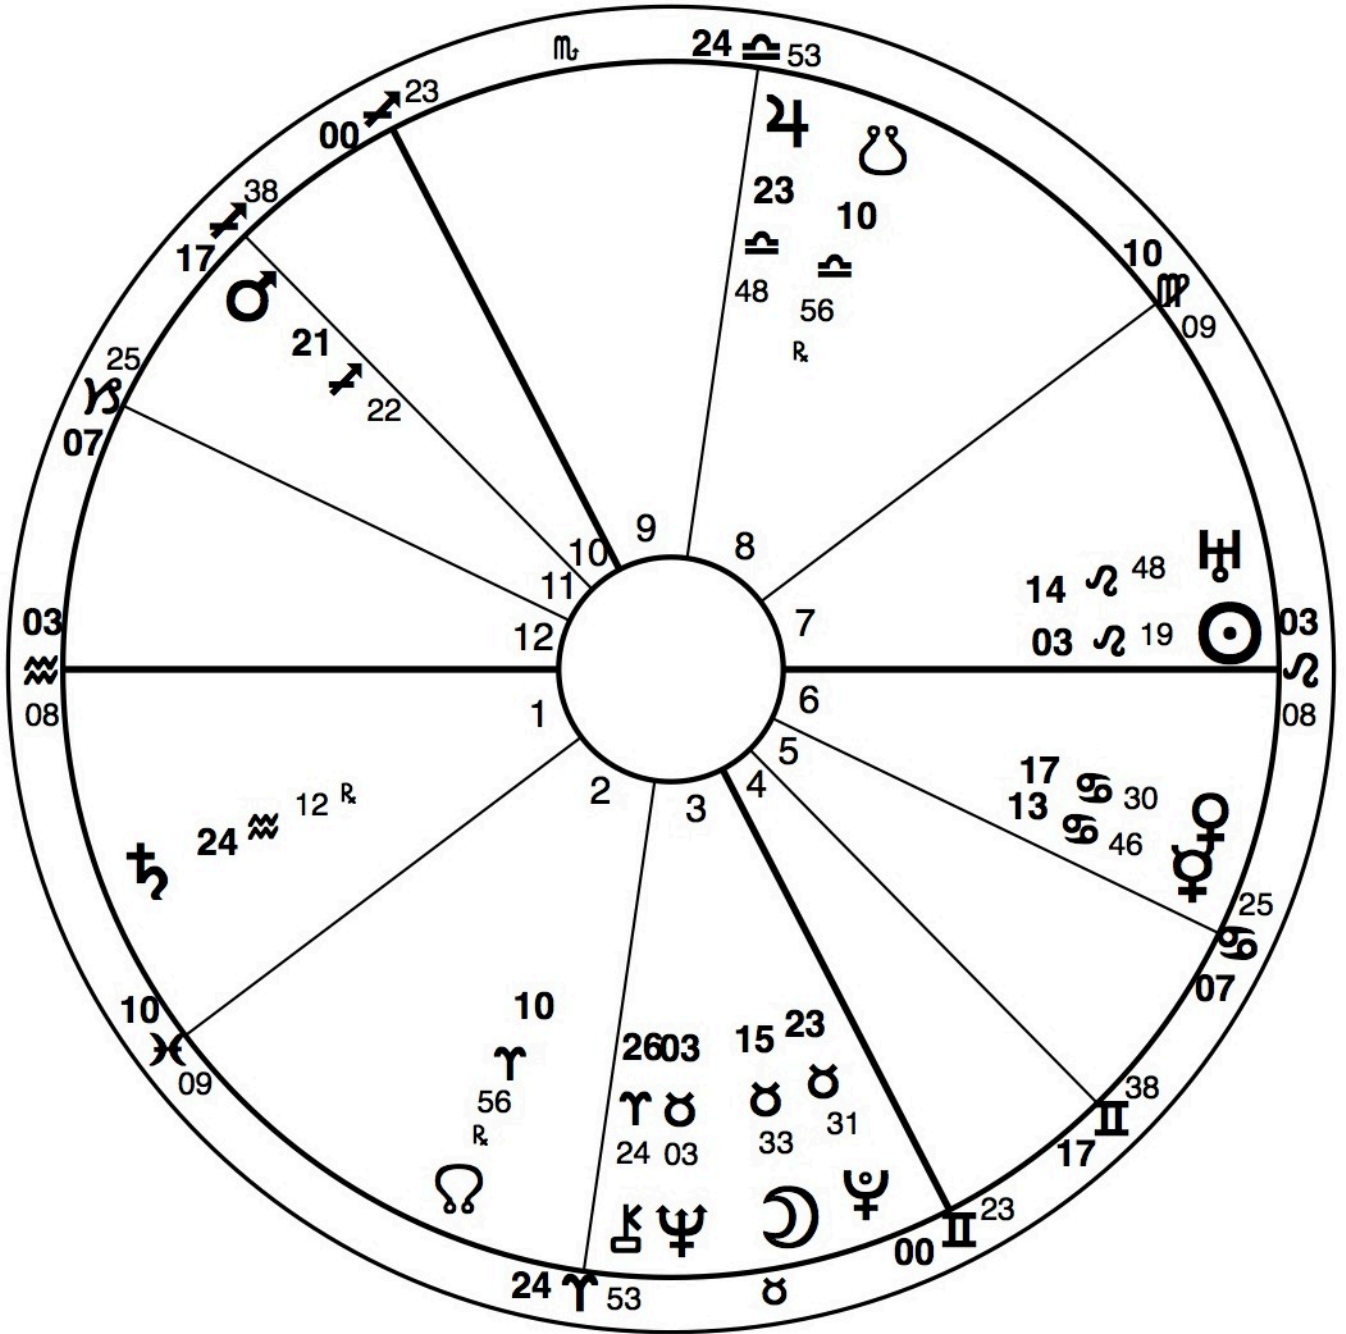

# Carl Jung

Natal Chart

July 26, 1875

Kesswil, Switzerland

Tropical Koch True Node

Prepared By:  
Carol Ferris