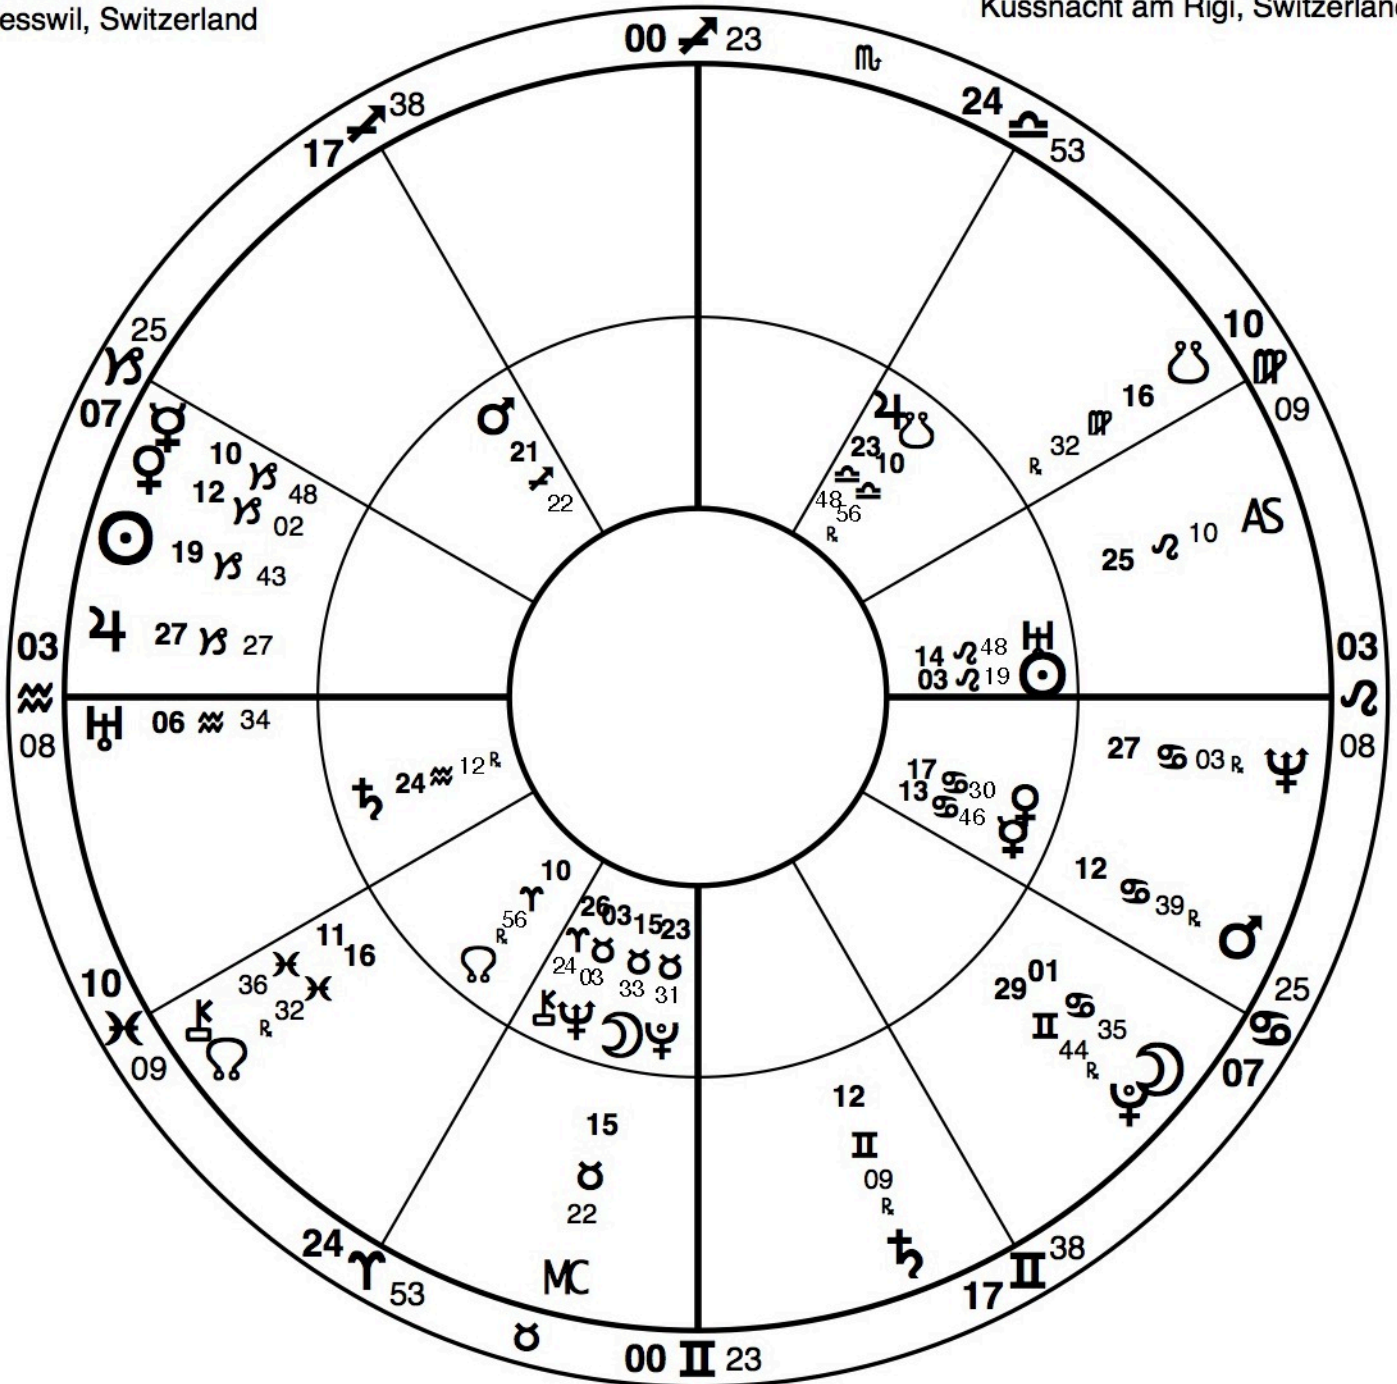

## Reference Chart

Natal Chart

July 26, 1875

7:29:00 PM SZOT

Kesswil, Switzerland

# Opening of the Egg

## 2nd Chart

Natal Chart

January 10, 1914

8:00:00 PM CET

Küssnacht am Rigi, Switzerland

Prepared By:  
Carol Ferris