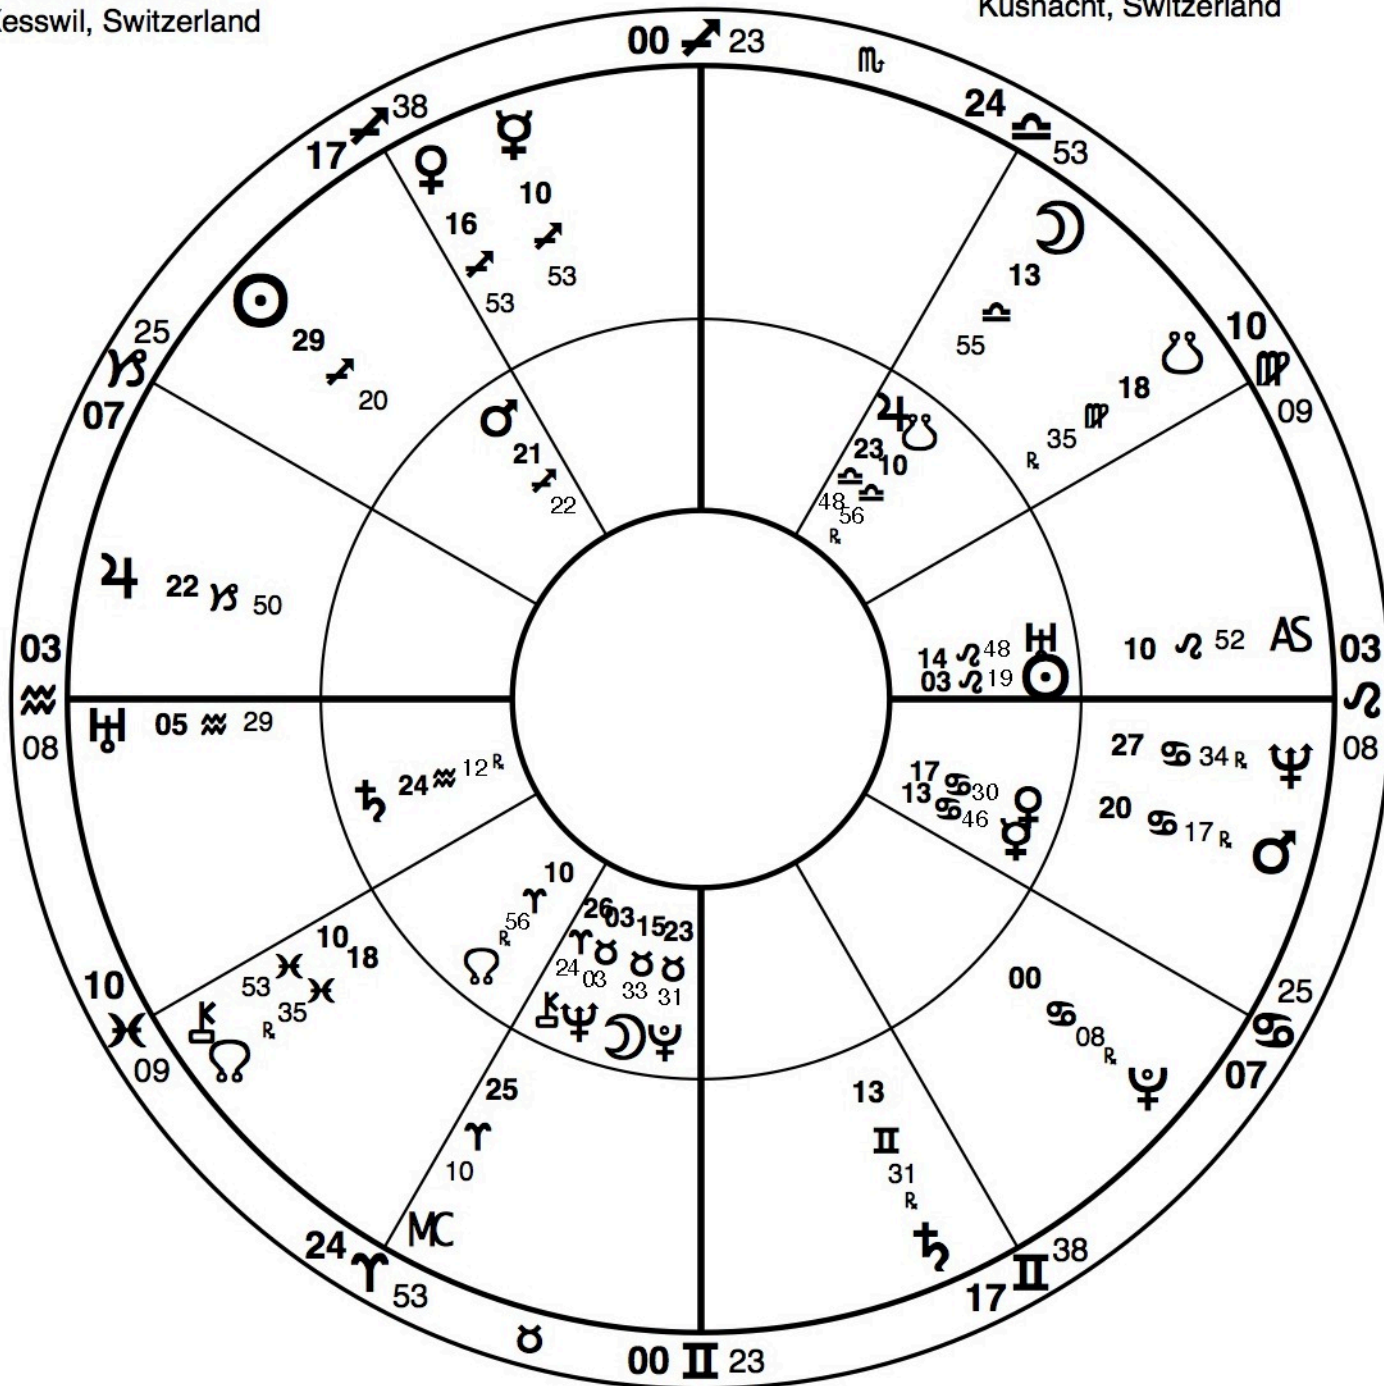

Carl Jung

Reference Chart

Natal Chart

July 26, 1875

7:29:00 PM SZOT

Kesswil, Switzerland

Mysterium Encounter

2nd Chart

Natal Chart

December 21, 1913

8:00:00 PM CET

Küsnacht, Switzerland

Prepared By:
Carol Ferris