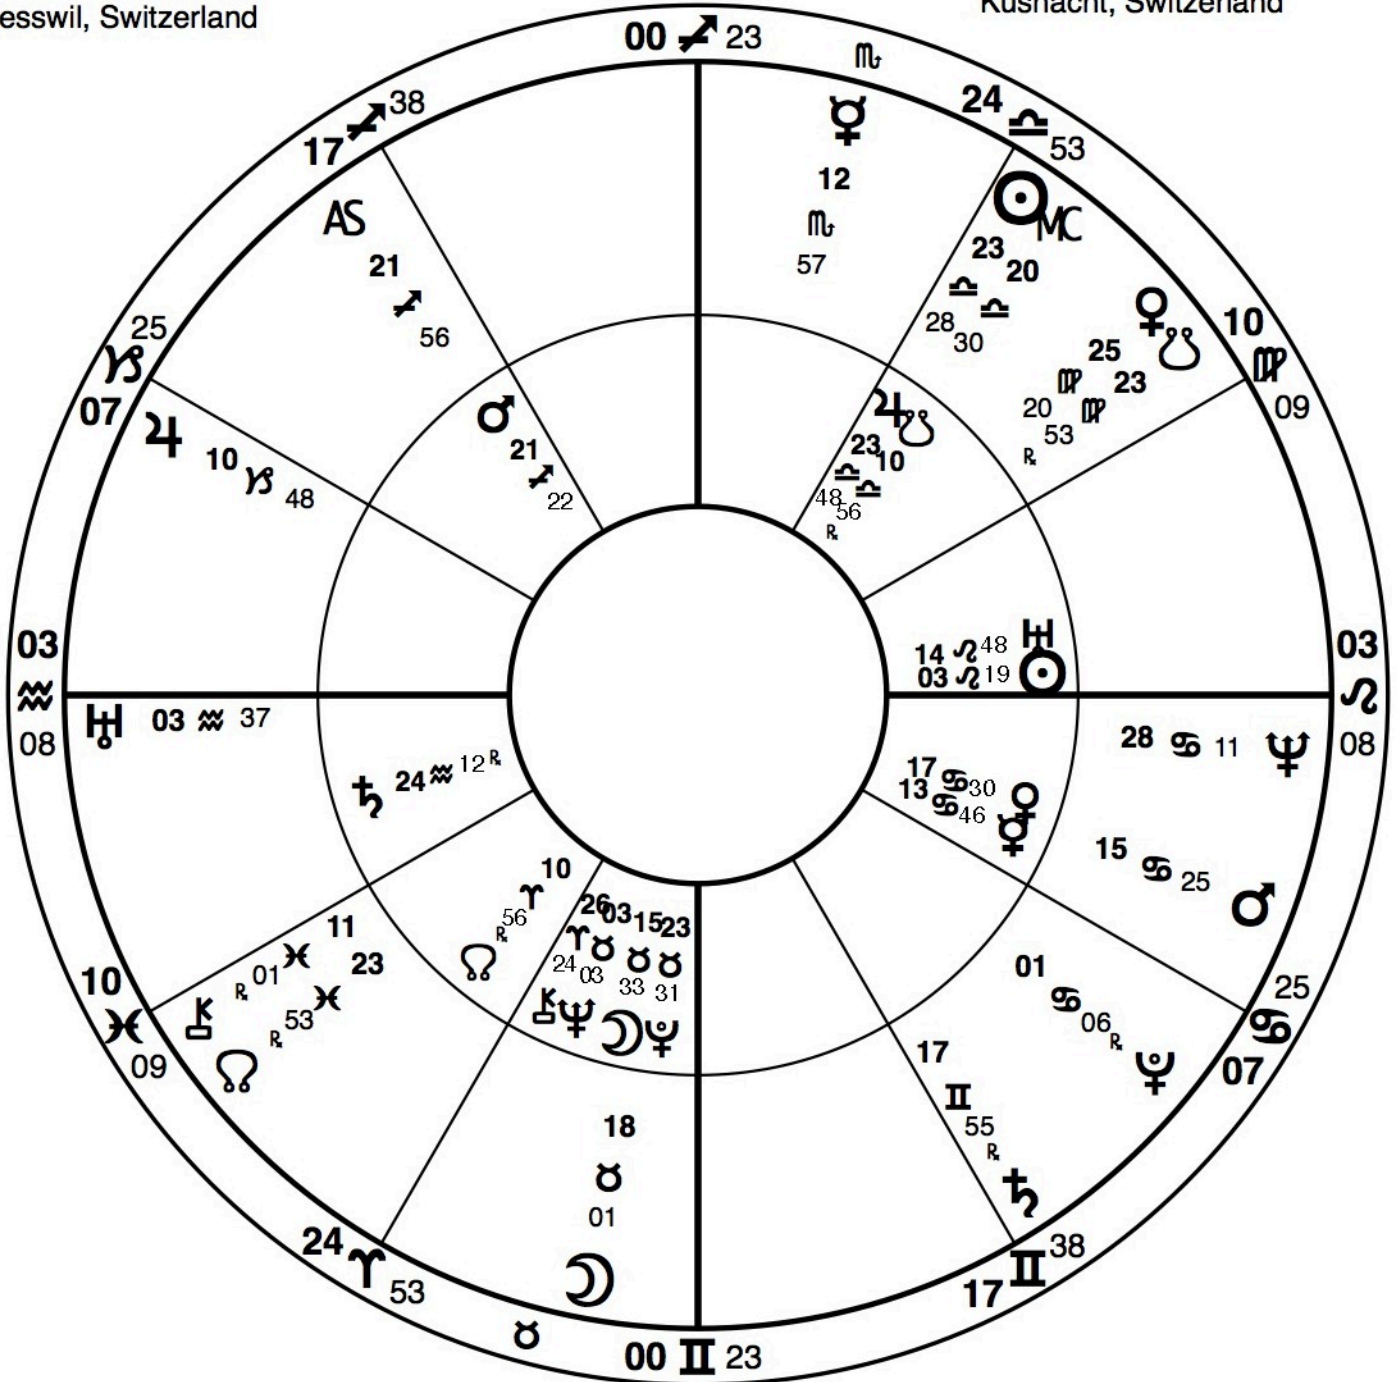

Carl Jung

Reference Chart

Natal Chart

July 26, 1875

7:29:00 PM SZOT

Kesswil, Switzerland

Europe flood Jung

2nd Chart

Natal Chart

October 17, 1913

12:00:00 PM CET

Küsnacht, Switzerland

Prepared By:
Carol Ferris