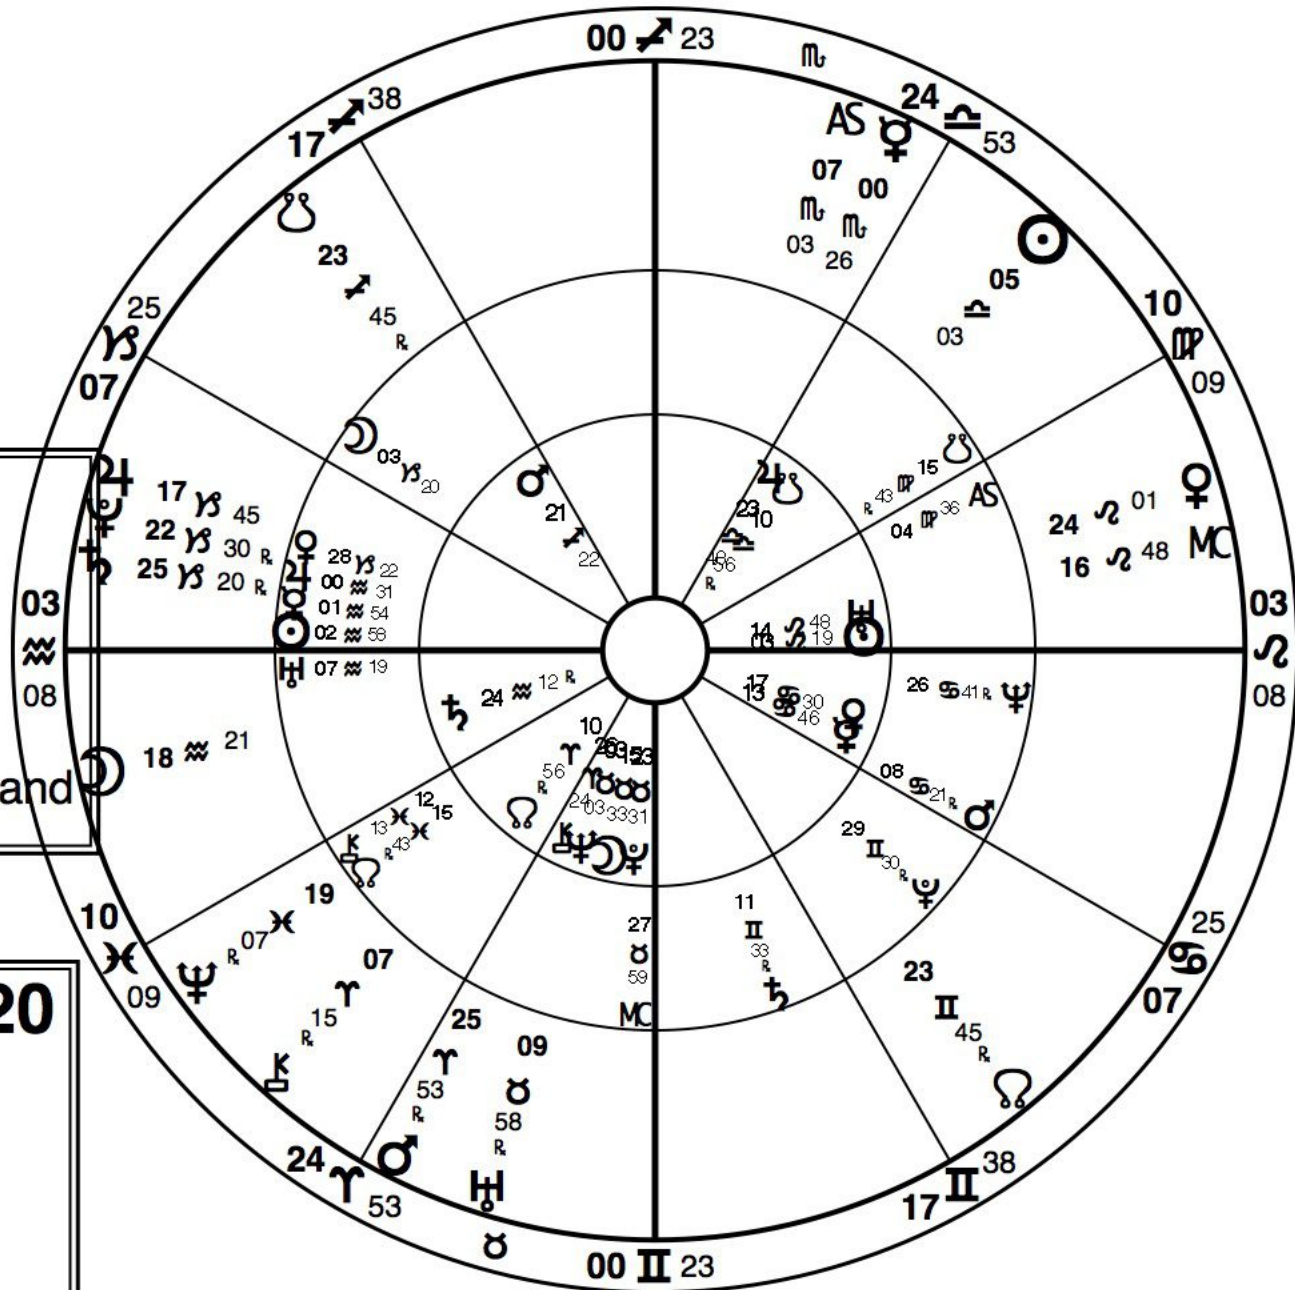

Carl Jung

Reference Chart

Natal Chart

July 26, 1875

7:29:00 PM SZOT

Kesswil, Switzerland

The Gift of Magic

2nd Chart

Natal Chart

January 23, 1914

8:00:00 PM CET

Küssnacht am Rigi, Switzerland

September 27 2020

3rd Chart

Natal Chart

September 27, 2020

10:00:00 AM PDT

Portland, Oregon

Prepared By:
Carol Ferris