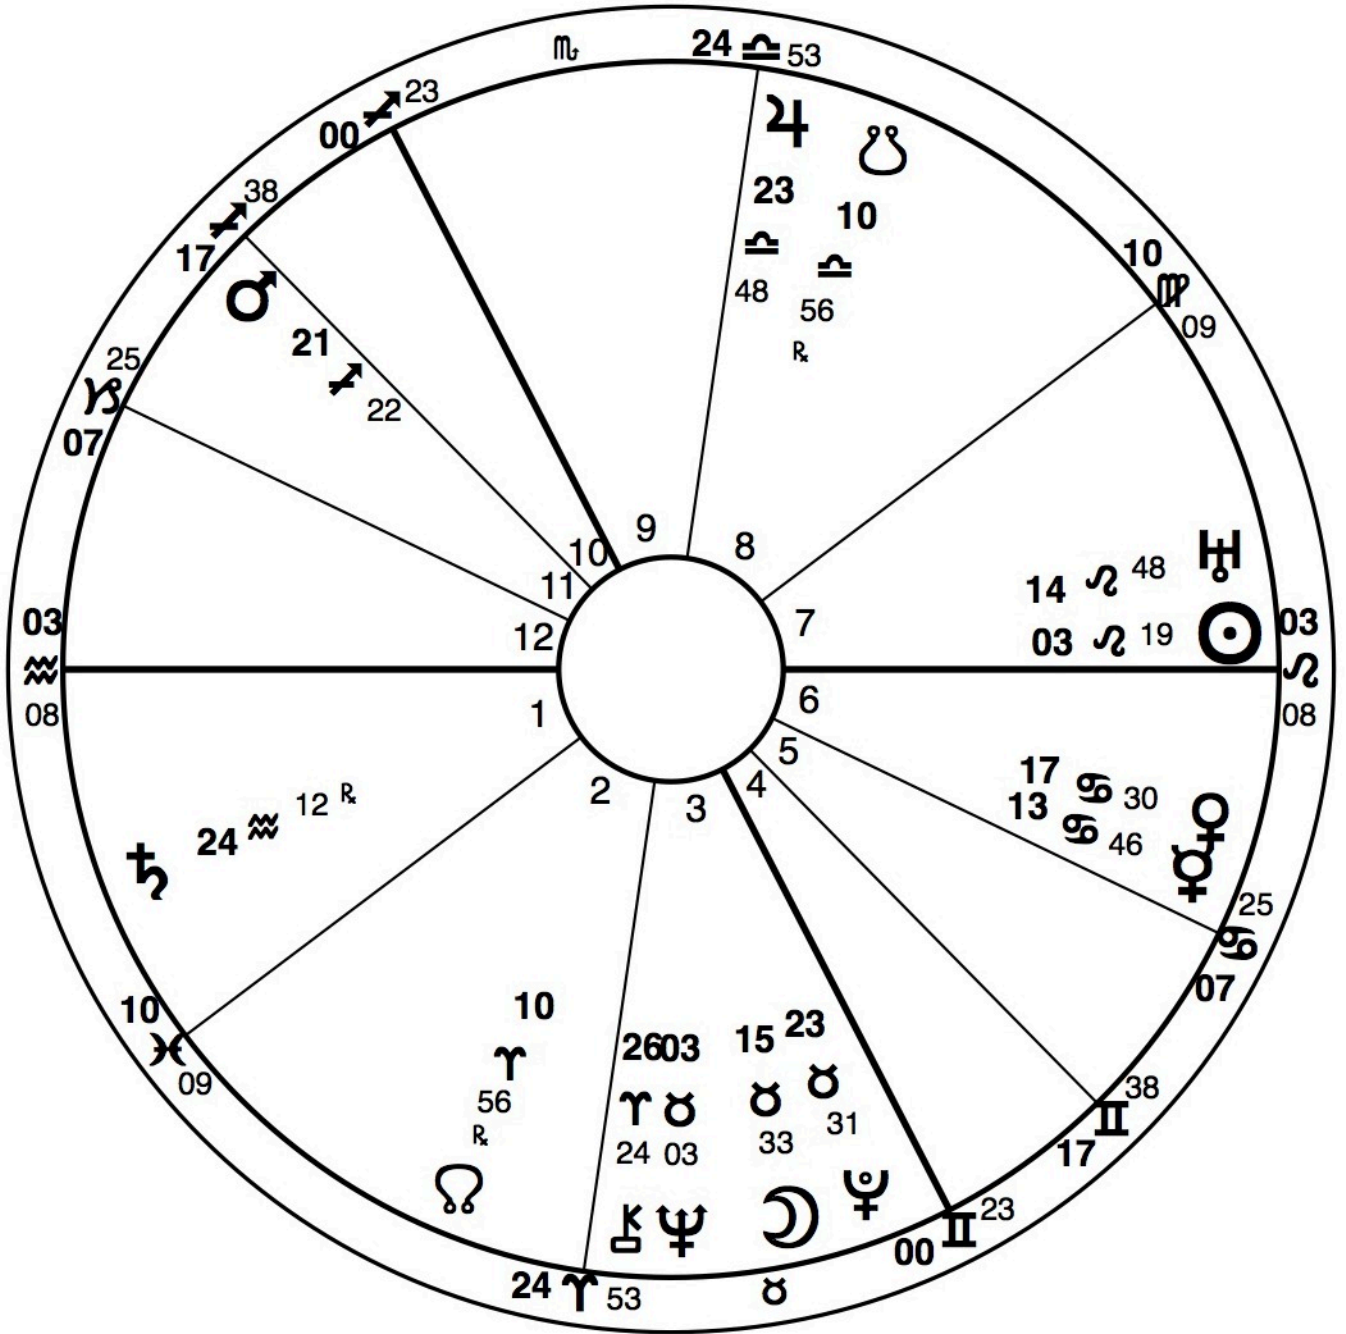

Carl Jung

Natal Chart

July 26, 1875

Kesswil, Switzerland

Tropical Koch True Node

Prepared By:
Carol Ferris