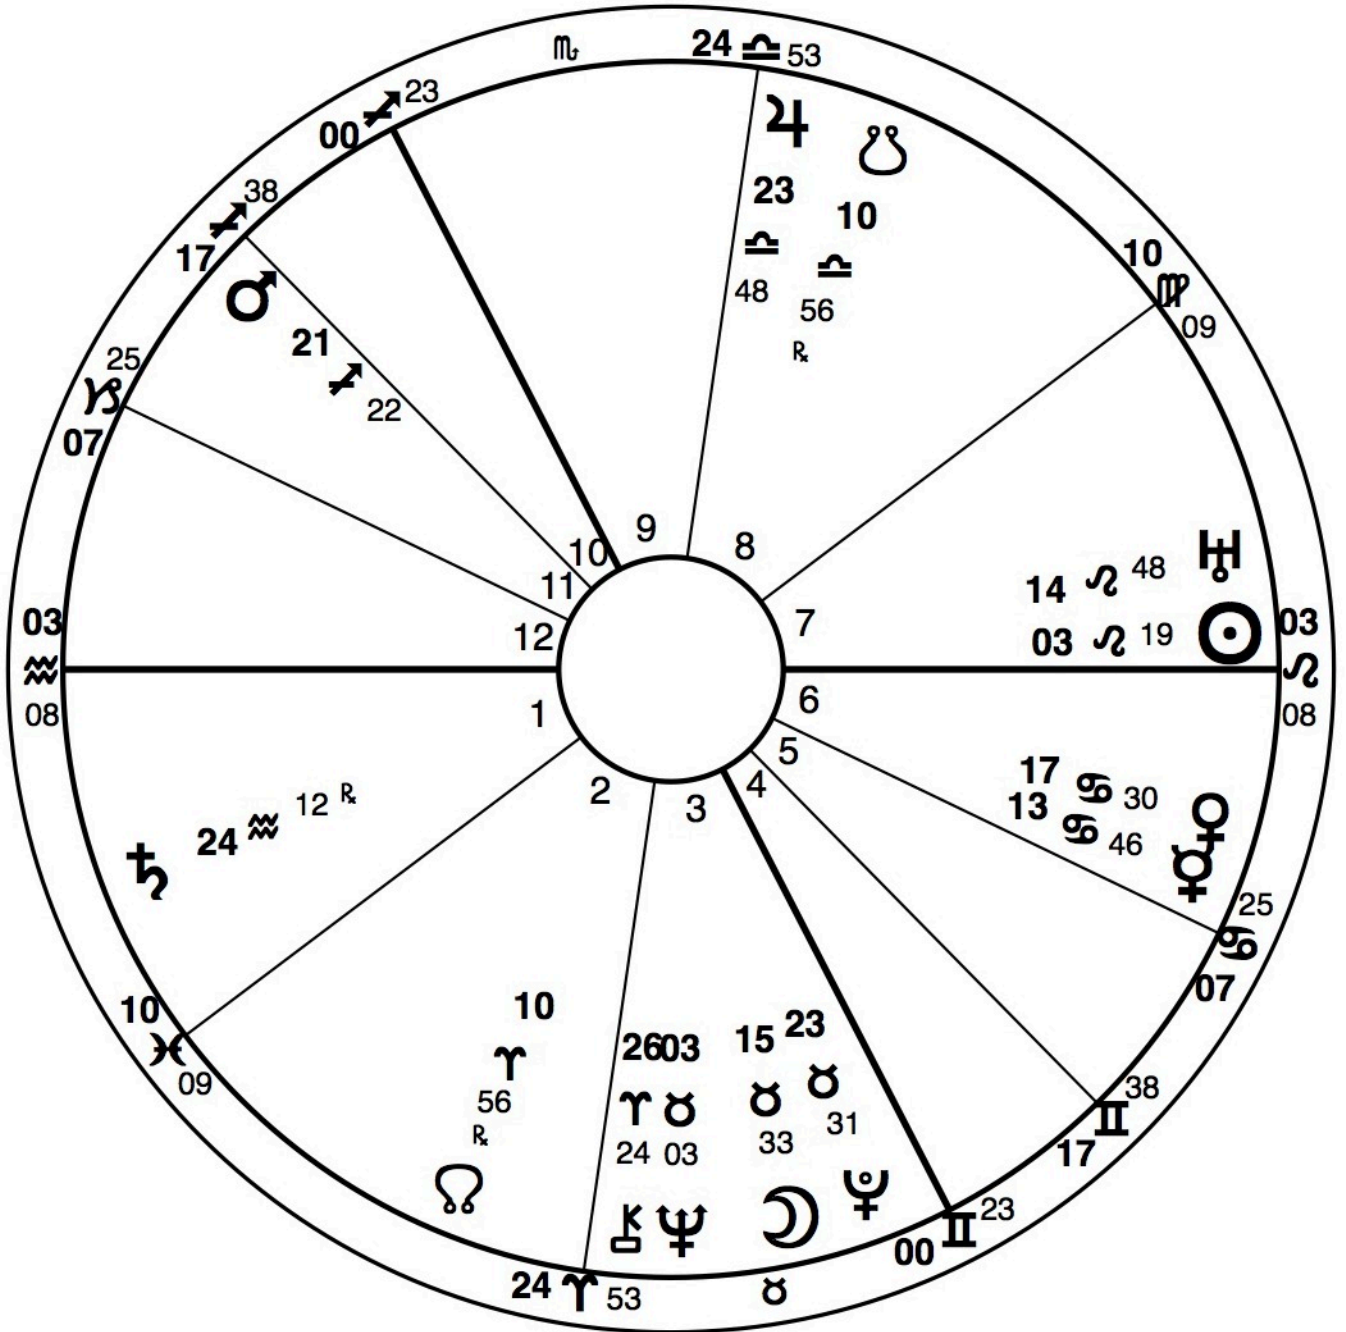

Carl Jung

Natal Chart

July 26, 1875

Kesswil, Switzerland

Tropical Koch True Node

Prepared By:
Carol Ferris